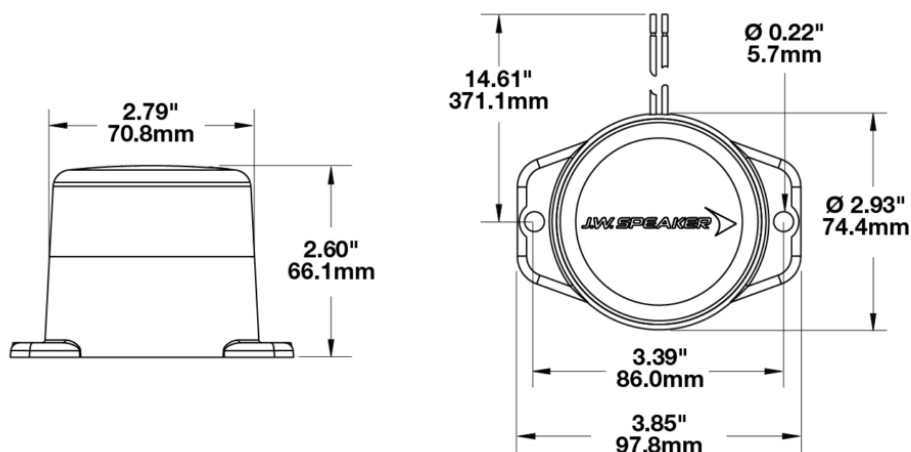

PRODUCT DIMENSIONS

Print date: 2024-08-11

© 2024 J.W. Speaker Corporation • Germantown, WI U.S.A.
www.jwspeaker.com • speaker@jwspeaker.com • 262.251.6660